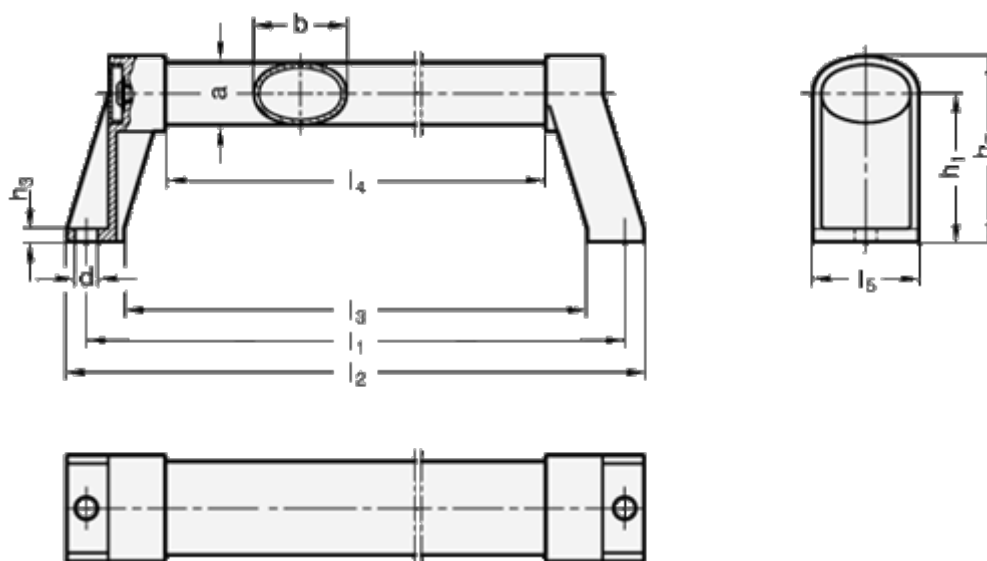

Article number: 20334136300ES

Description: E+G Oval tubular handle
GN 334.1-36-300-ES

Measures

a = 24	l3 = 271
b = 36	l4 = 239
d = 8.5	l5 = 41
h1 = 57	
h2 = 72	
h3 = 5	
l1 = 300	
l2 = 315	